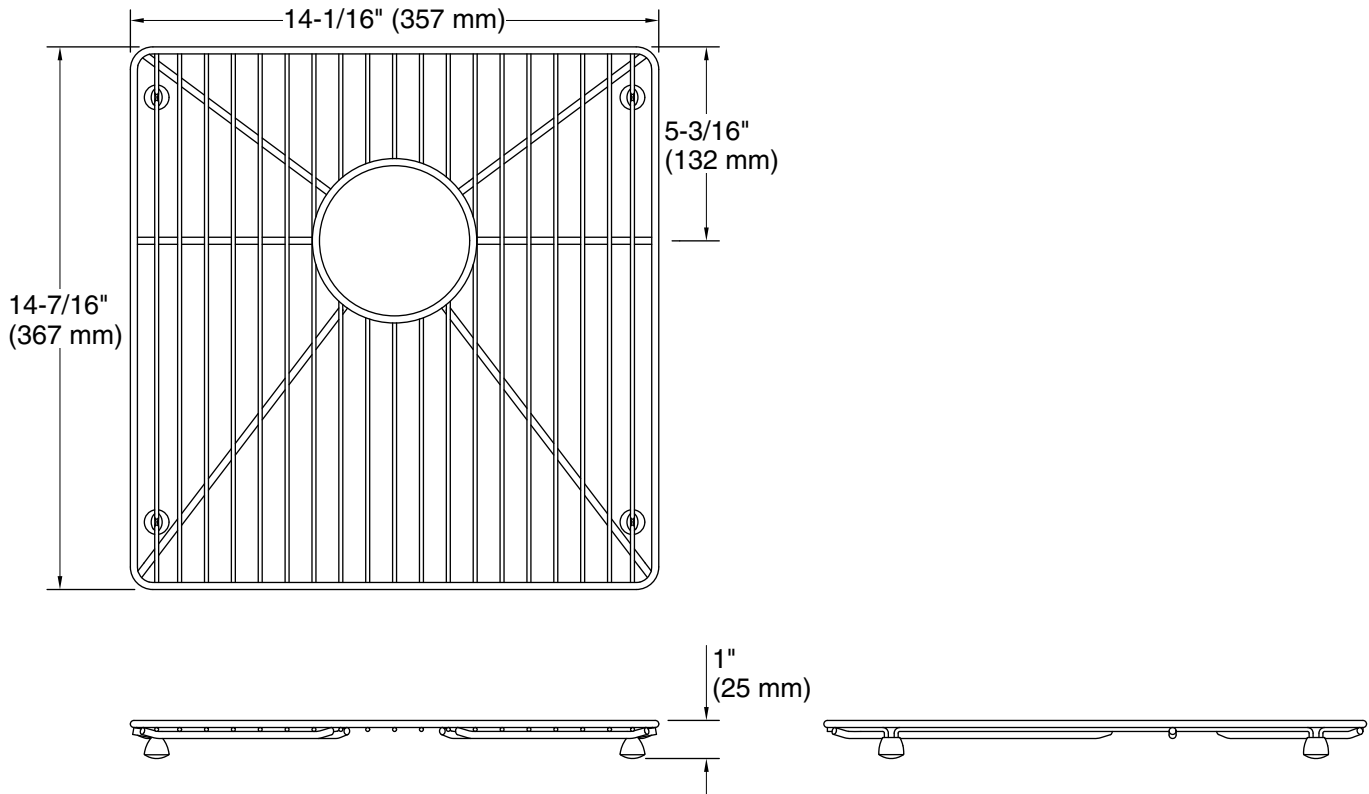

Available Colors/Finishes

Color tiles intended for reference only.

Color	Code	Description
	ST	Stainless Steel

Lyric® Workstation
sink rack for K-RH23376-4PC
K-23381

Technical Information

All product dimensions are nominal.

Installation Type: Fixture-mount

Material: Stainless Steel